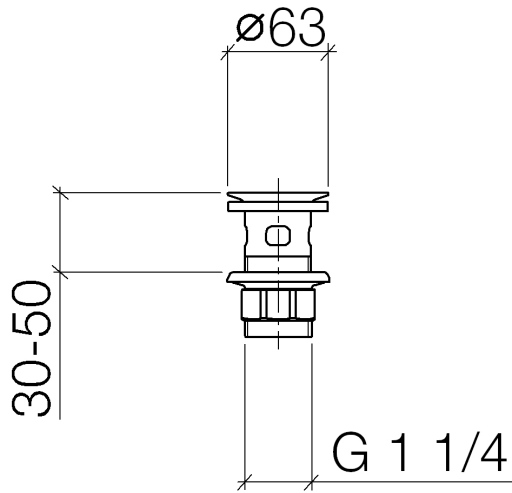

10 105 970

Fits: IMO, LULU, MADISON, MEM, TARA,  
CL.1, LISSÉ, VAIA, META, CYO

	Light Gold	10 105 970-26
	Chrome	10 105 970-00
	Brushed Platinum	10 105 970-06
	Platinum	10 105 970-08
	Durabress (23kt Gold)	10 105 970-09
	Dark Chrome	10 105 970-19
	Brushed Light Gold	10 105 970-27
	Brushed Durabress (23kt Gold)	10 105 970-28
	Matte Black	10 105 970-33
	Brushed Bronze	10 105 970-42
	Brushed Champagne (22kt Gold)	10 105 970-46
	Champagne (22kt Gold)	10 105 970-47
	Brushed Chrome	10 105 970-93
	Brushed Dark Platinum	10 105 970-99

## Grated waste 1 1/4" - Light Gold

---

IMO

10 105 970

Only suitable for basins with an overflow.

10 105 970

10 105 970

Parts for other finishes can be found here: [Chrome](#)

### Spare parts list

No.	Item Number	Name	Quantity used	Delivery time
1	09 11 01 027-26	cup	1	60
2	09 14 05 039 90	seal	1	2
3	09 14 03 025 90	seal	1	2
4	09 23 10 020-26	nut	1	60