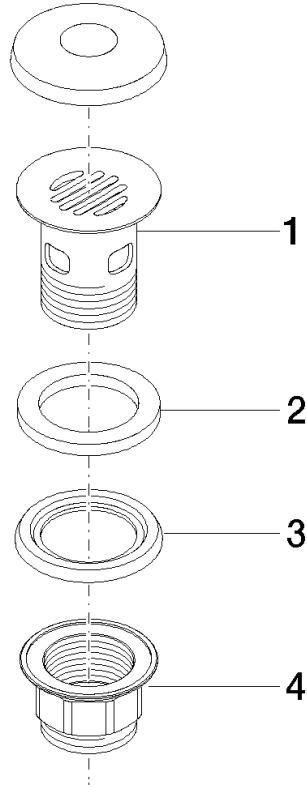

10 105 970

Fits: IMO, LULU, MADISON, MEM, TARA,  
CL.1, LISSÉ, VAIA, META, CYO

	Light Gold	10 105 970-26
	Chrome	10 105 970-00
	Brushed Platinum	10 105 970-06
	Platinum	10 105 970-08
	Durabress (23kt Gold)	10 105 970-09
	Dark Chrome	10 105 970-19
	Brushed Light Gold	10 105 970-27
	Brushed Durabress (23kt Gold)	10 105 970-28
	Matte Black	10 105 970-33
	Brushed Bronze	10 105 970-42
	Brushed Champagne (22kt Gold)	10 105 970-46
	Champagne (22kt Gold)	10 105 970-47
	Brushed Chrome	10 105 970-93
	Brushed Dark Platinum	10 105 970-99

## Grated waste 1 1/4" - Light Gold

---

IMO

10 105 970

Only suitable for basins with an overflow.

10 105 970

10 105 970

Parts for other finishes can be found here: [Chrome](#)

### Spare parts list

No.	Item Number	Name	Quantity used	Delivery time
1	09 11 01 027-26	cup	1	60
2	09 14 05 039 90	seal	1	2
3	09 14 03 025 90	seal	1	2
4	09 23 10 020-26	nut	1	60